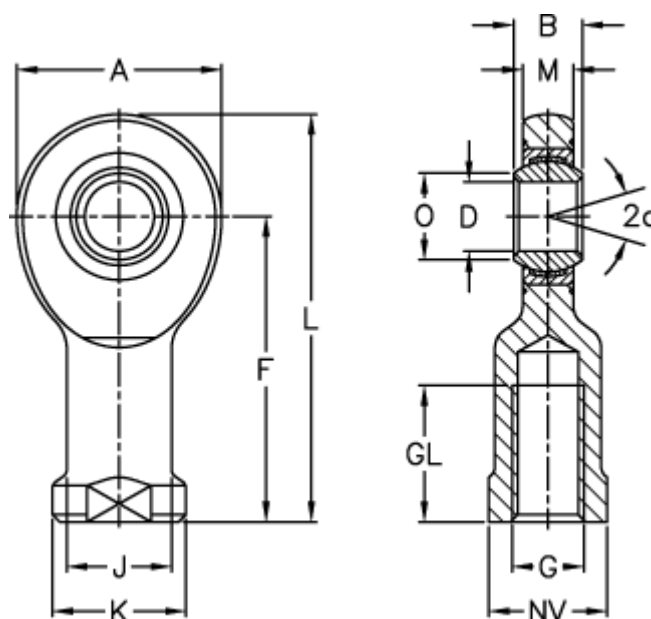

Article number: 03468035  
 Description: Fluro Rod end EI 35D-NIRO  
 Note: 35

## Measures

A	= 82	J	= 47
a (degrees)	= 6	K	= 58
B	= 25	L	= 166
D	= 35	M	= 21
Dynamic drive (kN)	= 153	NV	= 50
F	= 125	O	= 39.8
g	= M36x3	Static drive kN	= 111
GL	= 60	Weight	= 1300